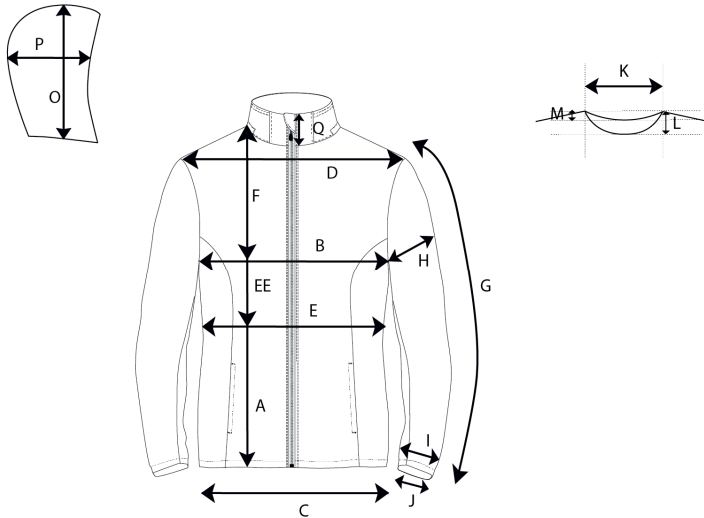

Measurement list

05/03/2015 25/08/20

Style Info				BW Picture	
Brand	Printer	Style	Fastplant Windbreaker Lady	 	
Style (art) no.	2261048	Gender	Ladies		
Season	Fall 2015	Size	XS-XXL		
Theme	Basic	Designer	katarina.lindstrom@texet.se		
Status	1-New	Tech. Designer	katarina.lindstrom@texet.		

Production Size Specification

		XS	S	M	L	XL	XXL	3XL	Toleranc
A	Bodylength	63,00	65,00	67,00	69,00	71,00	73,00	75,00	1
B	1/2 Chest width	47,00	50,00	53,00	56,00	60,00	64,00	68,00	1
G	Sleevelength	63,00	64,00	65,00	66,00	67,00	68,00	69,00	0,5