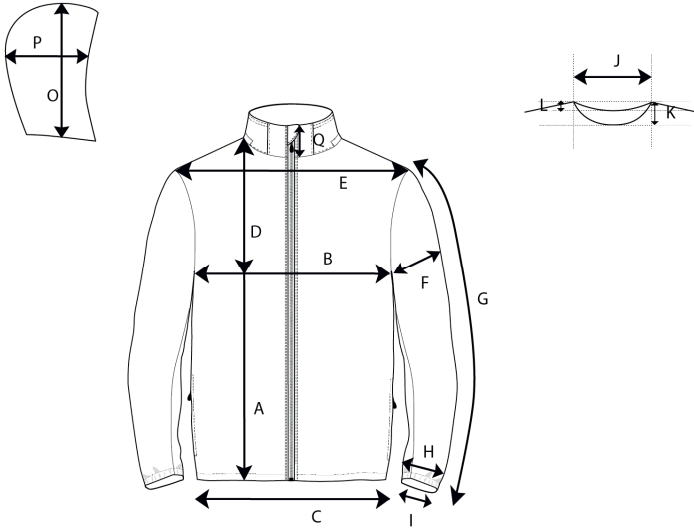

Measurement list

03/03/2015 10/09/20

Style Info			BW Picture
Brand	Printer	Style Fastplant Windbreaker Men	
Style (art) no.	2261047	Gender Mens	
Season	Fall 2015	Size S-5XL	
Theme	Sport	Designer katarina.lindstrom@texet.se	
Status	1-New	Tech. Designer katarina.lindstrom@texet.	

Production Size Specification

									Toleranc
S